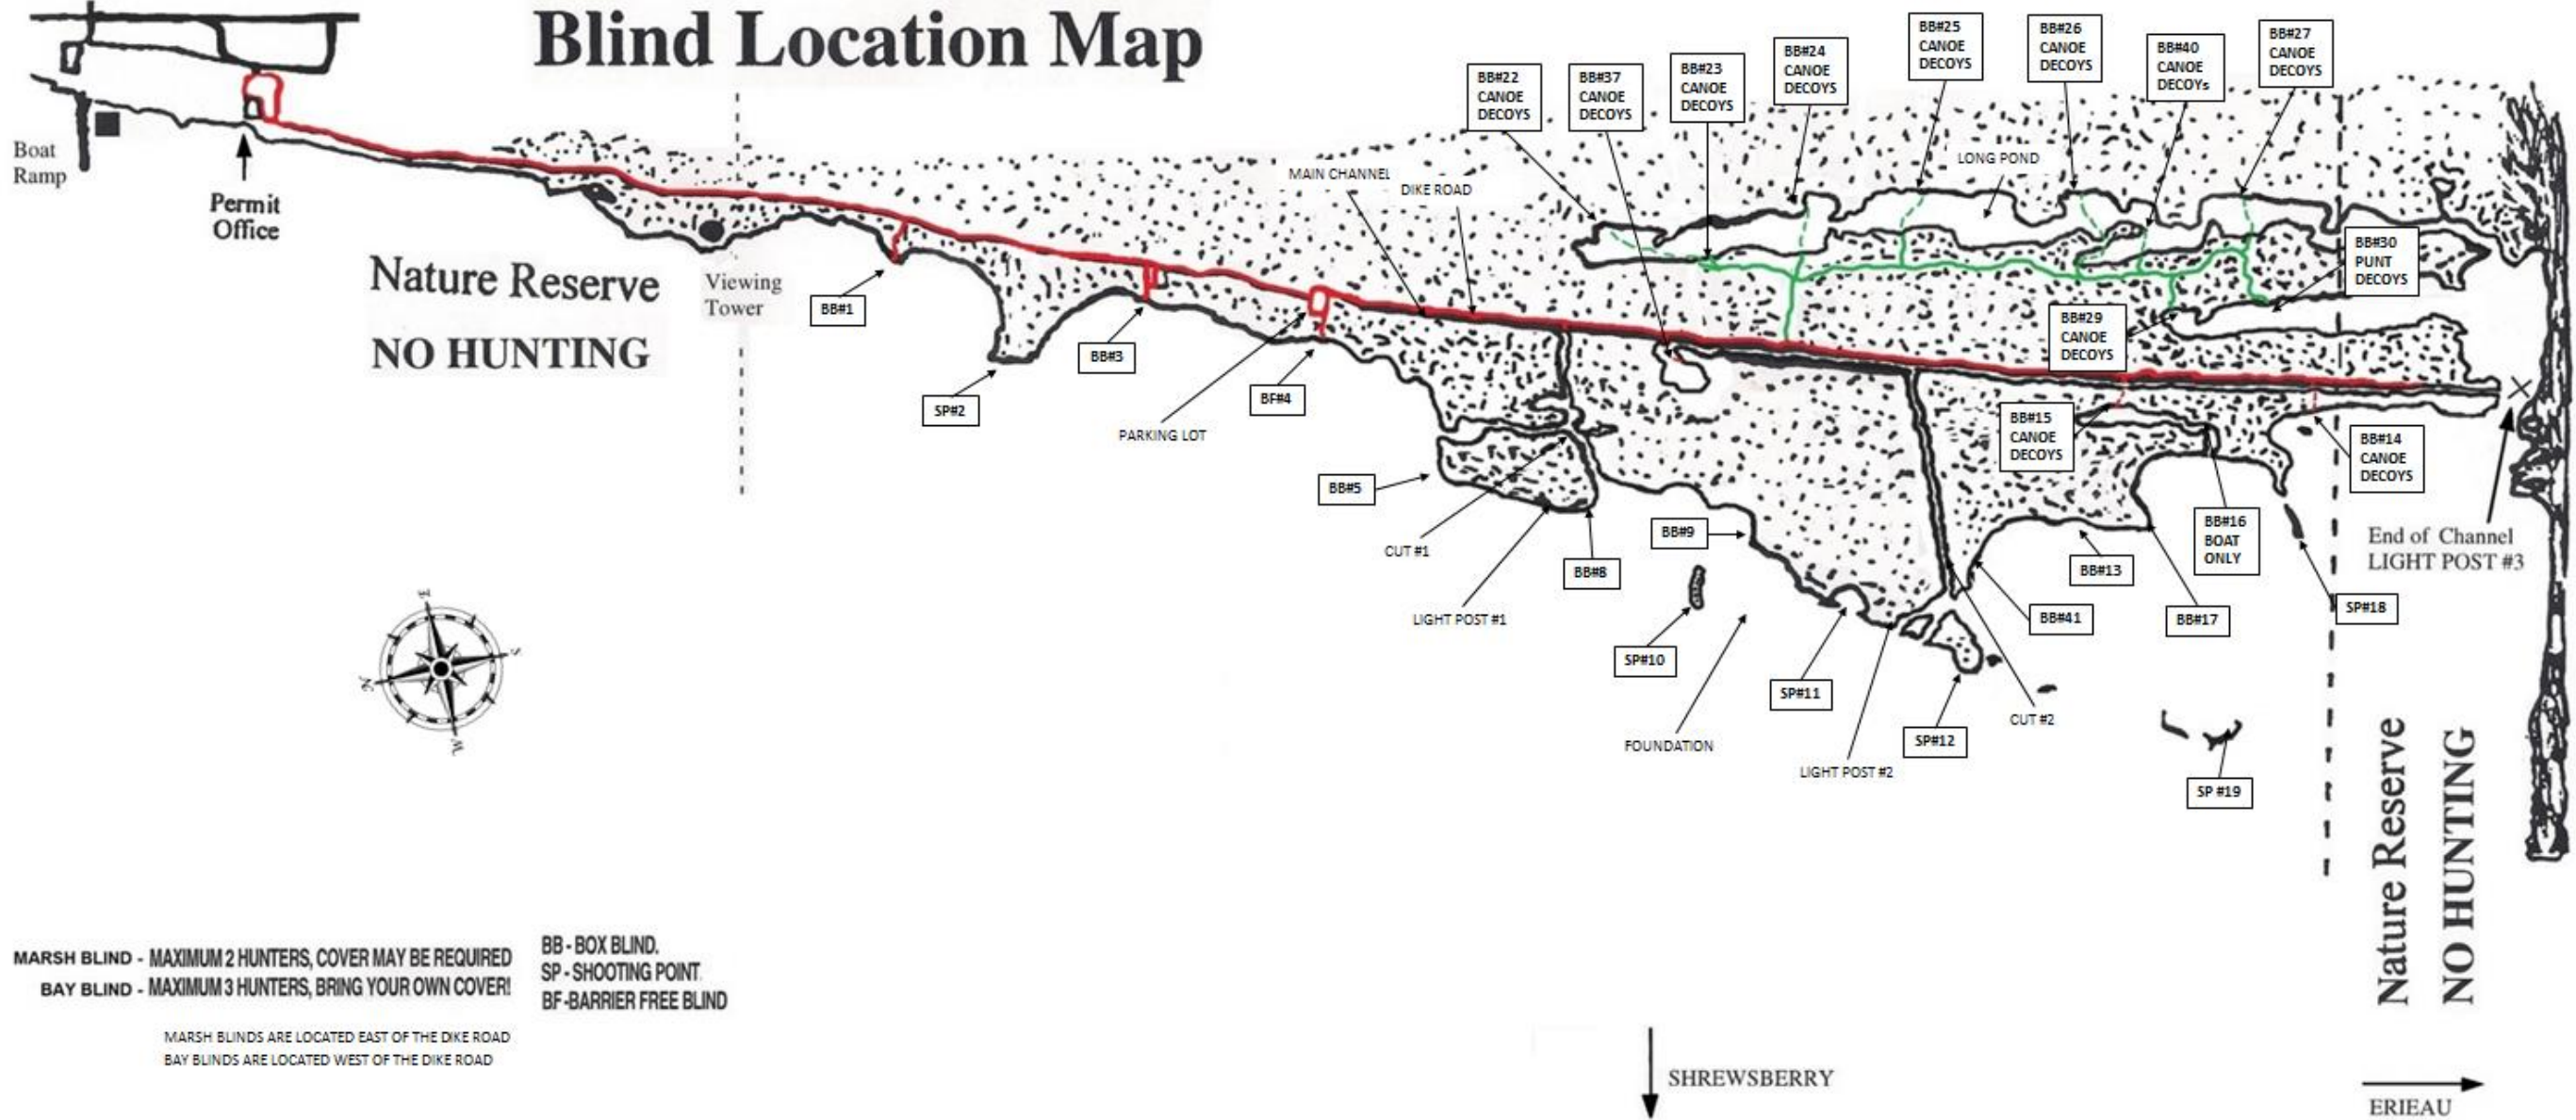

# Rondeau Waterfowl Unit Blind Location Map

MARSH BLIND - MAXIMUM 2 HUNTERS, COVER MAY BE REQUIRED  
 BAY BLIND - MAXIMUM 3 HUNTERS, BRING YOUR OWN COVER!

BB - BOX BLIND.  
 SP - SHOOTING POINT.  
 BF - BARRIER FREE BLIND

MARSH BLINDS ARE LOCATED EAST OF THE DIKE ROAD  
 BAY BLINDS ARE LOCATED WEST OF THE DIKE ROAD

SHREWSBERRY

ERIEAU